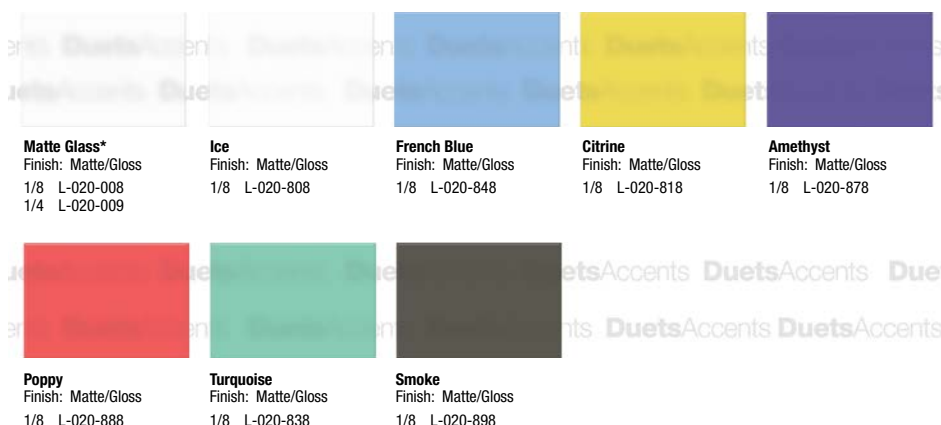

Duets
BY GEMINI

TM

Reveal your style

Introducing Duets® Accents™

Let your style show through. Our new line of Duets® Accents™ cast acrylic substrates help your wayfinding, ADA and branding signage stand out in new ways. With a range of colors that complement modern architectural aesthetics, choose from transparent, translucent and solid color materials to make a sophisticated, dimensional design statement. **Enhanced style. Duets value.**

Duets® Accents™

Duets
BY GEMINI

TM

Transparent, translucent and solid color substrates for aesthetic decor.

Duets® Accents™ is single-ply, cell-cast acrylic sheet material offered in both a range of transparent, translucent and opaque colors. Duets Accents offer a wide range of versatility, with contemporary architectural colors, a combination of gloss and matte finishes, and can be easily paired with Duets® Tactiles™ to create a tactile sign with the look you want.

SPECIFICATIONS

Material	Cell Cast Acrylic (PMMA)
Finish	Matte (non-glare) 1 side / Gloss 1 side Transparent colors are Gloss both sides
Thickness: <i>1-ply</i>	1/8" (3mm) 1/4" (6mm)
Compatible	Laser or Rotary
Sheet Size: <i>Full</i>	24" x 49" (610mm x 1244mm)*

*Size is approximate

TRANSPARENT COLORS

PRODUCT NUMBERS / FULL SHEET

TRANSLUCENT COLORS

PRODUCT NUMBERS / FULL SHEET

SOLID COLORS

PRODUCT NUMBERS / FULL SHEET

* Indicates availability of 1/8" or 1/4" thickness