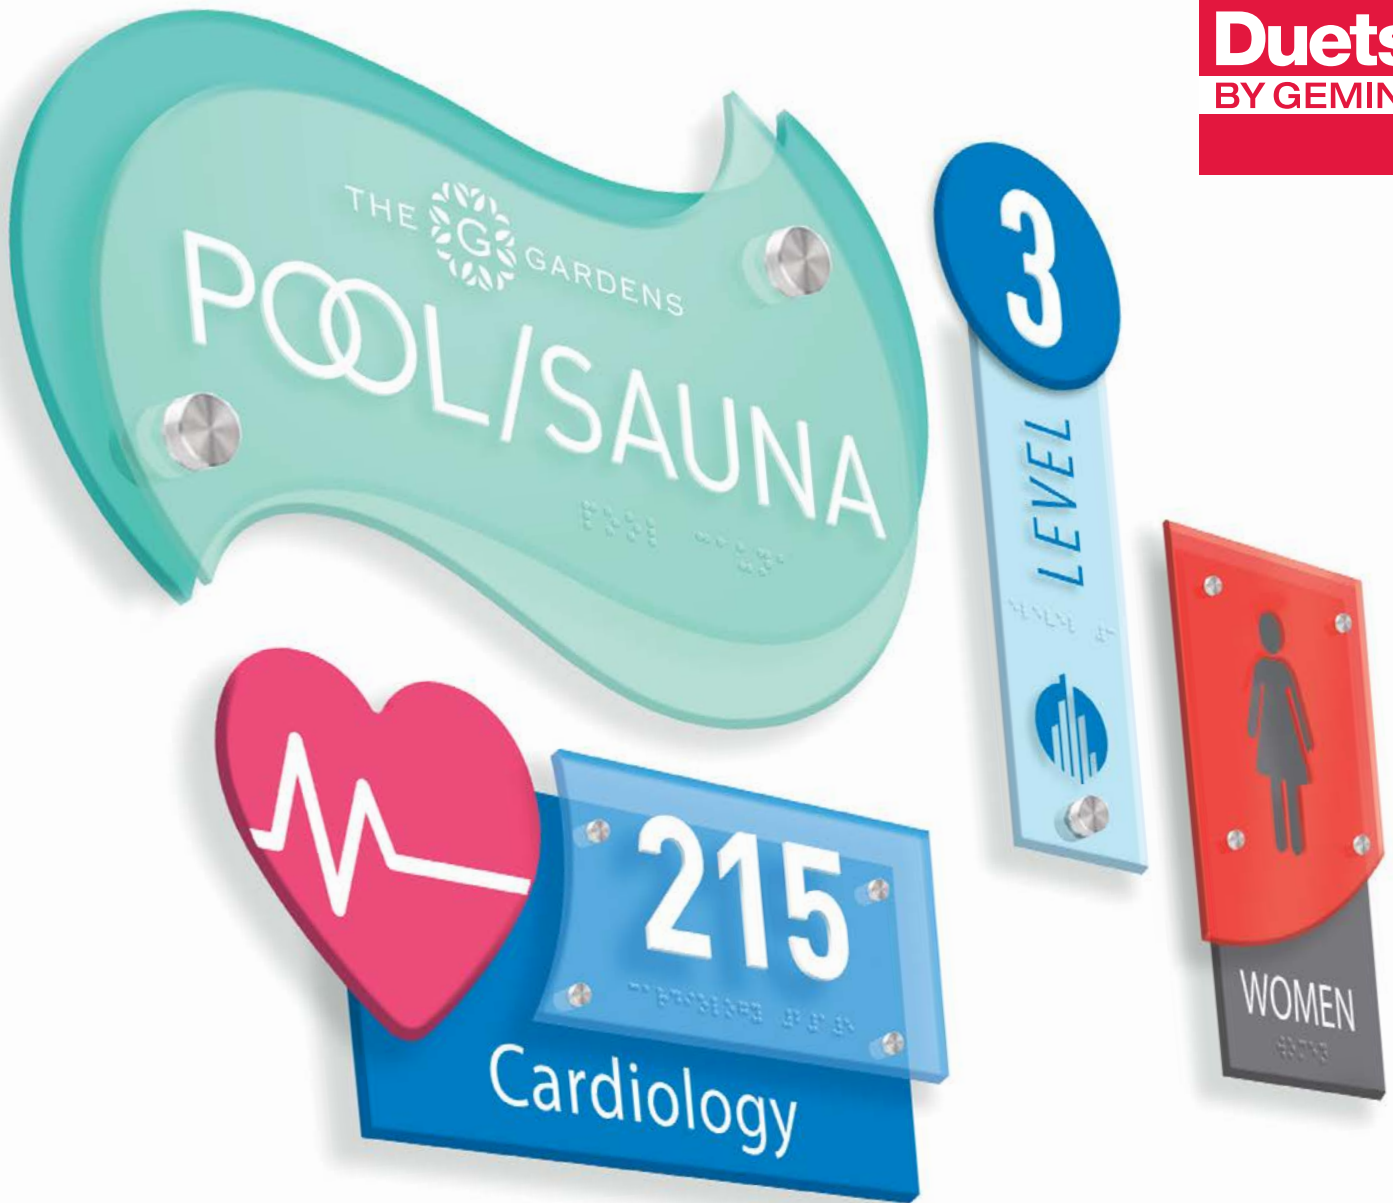

Duets
BY GEMINI

TM

Reveal your style

Introducing Duets® Accents™

Let your style show through. Our new line of Duets® Accents™ cast acrylic substrates help your wayfinding, ADA and branding signage stand out in new ways. With a range of colors that complement modern architectural aesthetics, choose from transparent, translucent and solid color materials to make a sophisticated, dimensional design statement. **Enhanced style. Duets value.**

Duets® Accents™

Duets
BY GEMINI

TM

Transparent, translucent and solid color substrates for aesthetic decor.

Duets® Accents™ is single-ply, cell-cast acrylic sheet material offered in both a range of transparent, translucent and opaque colors. Duets Accents offer a wide range of versatility, with contemporary architectural colors, a combination of gloss and matte finishes, and can be easily paired with Duets® Tactiles™ to create a tactile sign with the look you want.

Duets® Accents™ OUTDOOR / INDOOR

APPLICATIONS

- Signage Substrate
- Tactile Signage
- Interior Signage
- Exterior Signage
- Lit Signage
- Wayfinding
- Branding

CHARACTERISTICS

- UV stable outdoor / indoor
- Laser / Rotary engravable
- Heat bendable
- Hot stamp, silk screen
- Scores, drills
- Saws, bevels
- Bondable
- Vector cut